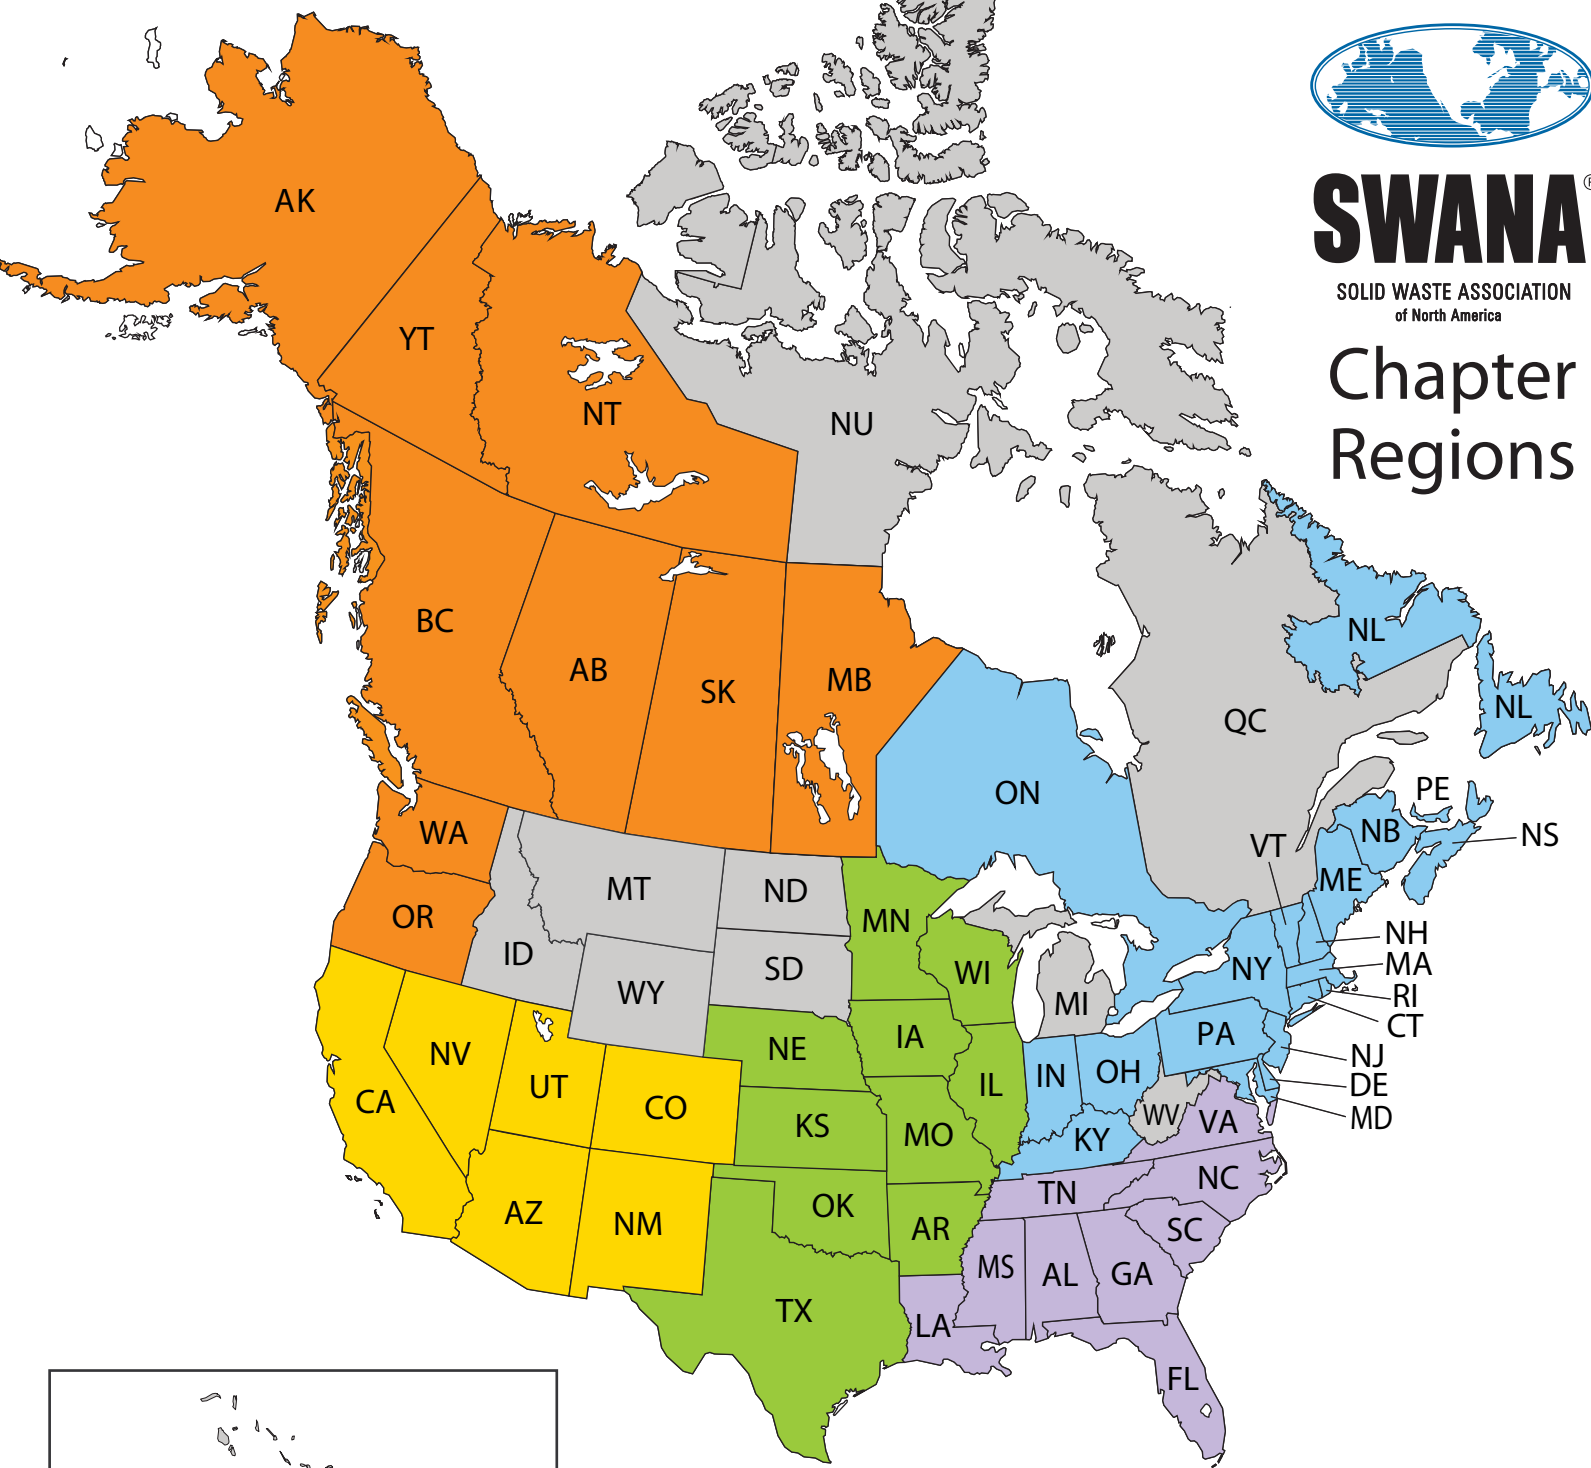

SWANA[®]

SOLID WASTE ASSOCIATION
of North America

Chapter Regions

REGION 2

- Alaska**
- Northern Lights (CPC)**
 - Alberta
 - Northwest Territories
 - Manitoba
 - Saskatchewan
- Oregon**
- Pacific Chapter**
 - British Columbia
 - Yukon Territory
- Washington**

REGION 3

- Arkansas**
- Illinois**
- Iowa**
- Kansas**
- Minnesota**
- Missouri**
- Nebraska**
- Oklahoma**
- Texas**
- Wisconsin**

REGION 4

- Atlantic Canada**
 - New Brunswick
 - Newfoundland & Labrador
 - Nova Scotia
 - Prince Edward Island
- Indiana**
- Kentucky**
- Mid-Atlantic**
 - Delaware
 - Maryland
 - Washington, D.C.
- New Jersey**
- New York**
- Northern New England**
 - Maine
 - New Hampshire
 - Vermont
- Ohio**
- Ontario**
- Pennsylvania**
- Southern New England**
 - Connecticut
 - Massachusetts
 - Rhode Island

Gray = US At-Large
These states or provinces do not currently have a chapter

REGION 5

- Alabama**
- Florida**
- Georgia**
- Louisiana**
- Mississippi**
- North Carolina**
- Puerto Rico**
- South Carolina**
- Tennessee**
- Virginia**

REGION 1

- Arizona**
- Central California Sierra**
- Colorado**
- Nevada**
- New Mexico**
- Northern California Gold Rush**
- Southern California Founding**
- Utah**